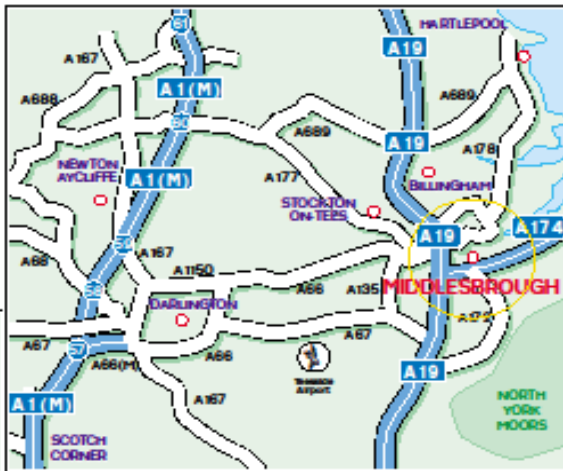

### Locator Map

The Wilton Centre,  
Wilton, Redcar,  
Cleveland. TS10 4RF

Tel: +44 (0)1642 438050 Fax: +44 (0)1642 438051

### Public Transport

**By Rail.**  
Middlesbrough Station - is approximately 20 minutes away by taxi.  
Redcar Station - local connections to/from Middlesbrough & Darlington.  
Approximately 10 minutes by taxi.

**By Air.**  
Newcastle Airport is approximately 1 hour drive away.  
Teesside Airport is approximately 30 minutes drive away.

If this is your first visit to Wilton and you intend to visit Wilton Site also, to ensure access please bring with you photographic identification in the form of a passport or driving licence. This is a one time only requirement.